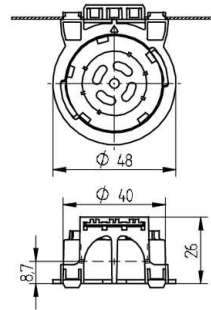

 Create pdf

Lampholders for compact fluorescent lamps

26.738.1004

GR14q

colour	pkg.	wt.	part no.
white	250	17 g	26.738.1004.50

Wiring: rear entry wiring

Swivel fixing

Housing: PBT

- Fitting position: up side down

T 140					2 A 500 V
		0.5 - 1.0 mm ²	0.5 - 1.0 mm ²	0.6 - 1.0	

Document generated on: We, 8. February 2017 - 16:24