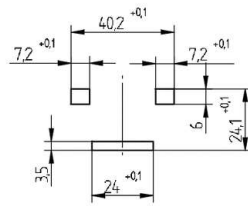

 Create pdf

Lampholders for compact fluorescent lamps

26.738.1004

GR14q

colour	pkg.	wt.	part no.
white	250	17 g	26.738.1004.50

Wiring: rear entry wiring

Swivel fixing

Housing: PBT

- Fitting position: up side down

T 140					2 A 500 V
		0.5 - 1.0 mm ²	0.5 - 1.0 mm ²	0.6 - 1.0	

Document generated on: We, 8. February 2017 - 16:24